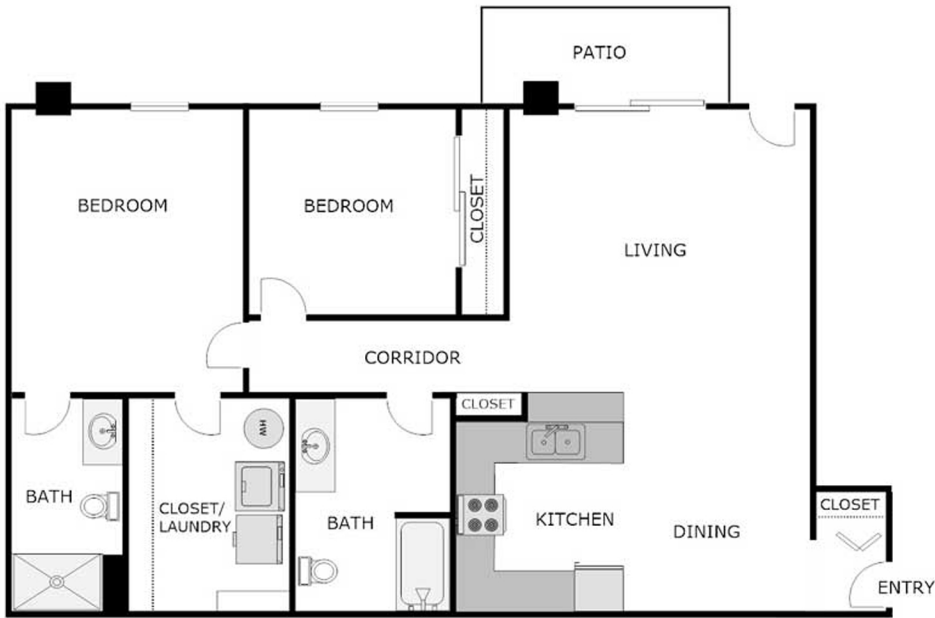

## 2 Bedroom 2 Bath Lower Apartment

1,144 Sq. Ft.

RENT

DEPOSIT

DATE AVAILABLE

NOTES

[Driscollroadestates.com](http://Driscollroadestates.com)

relax, enjoy, live!